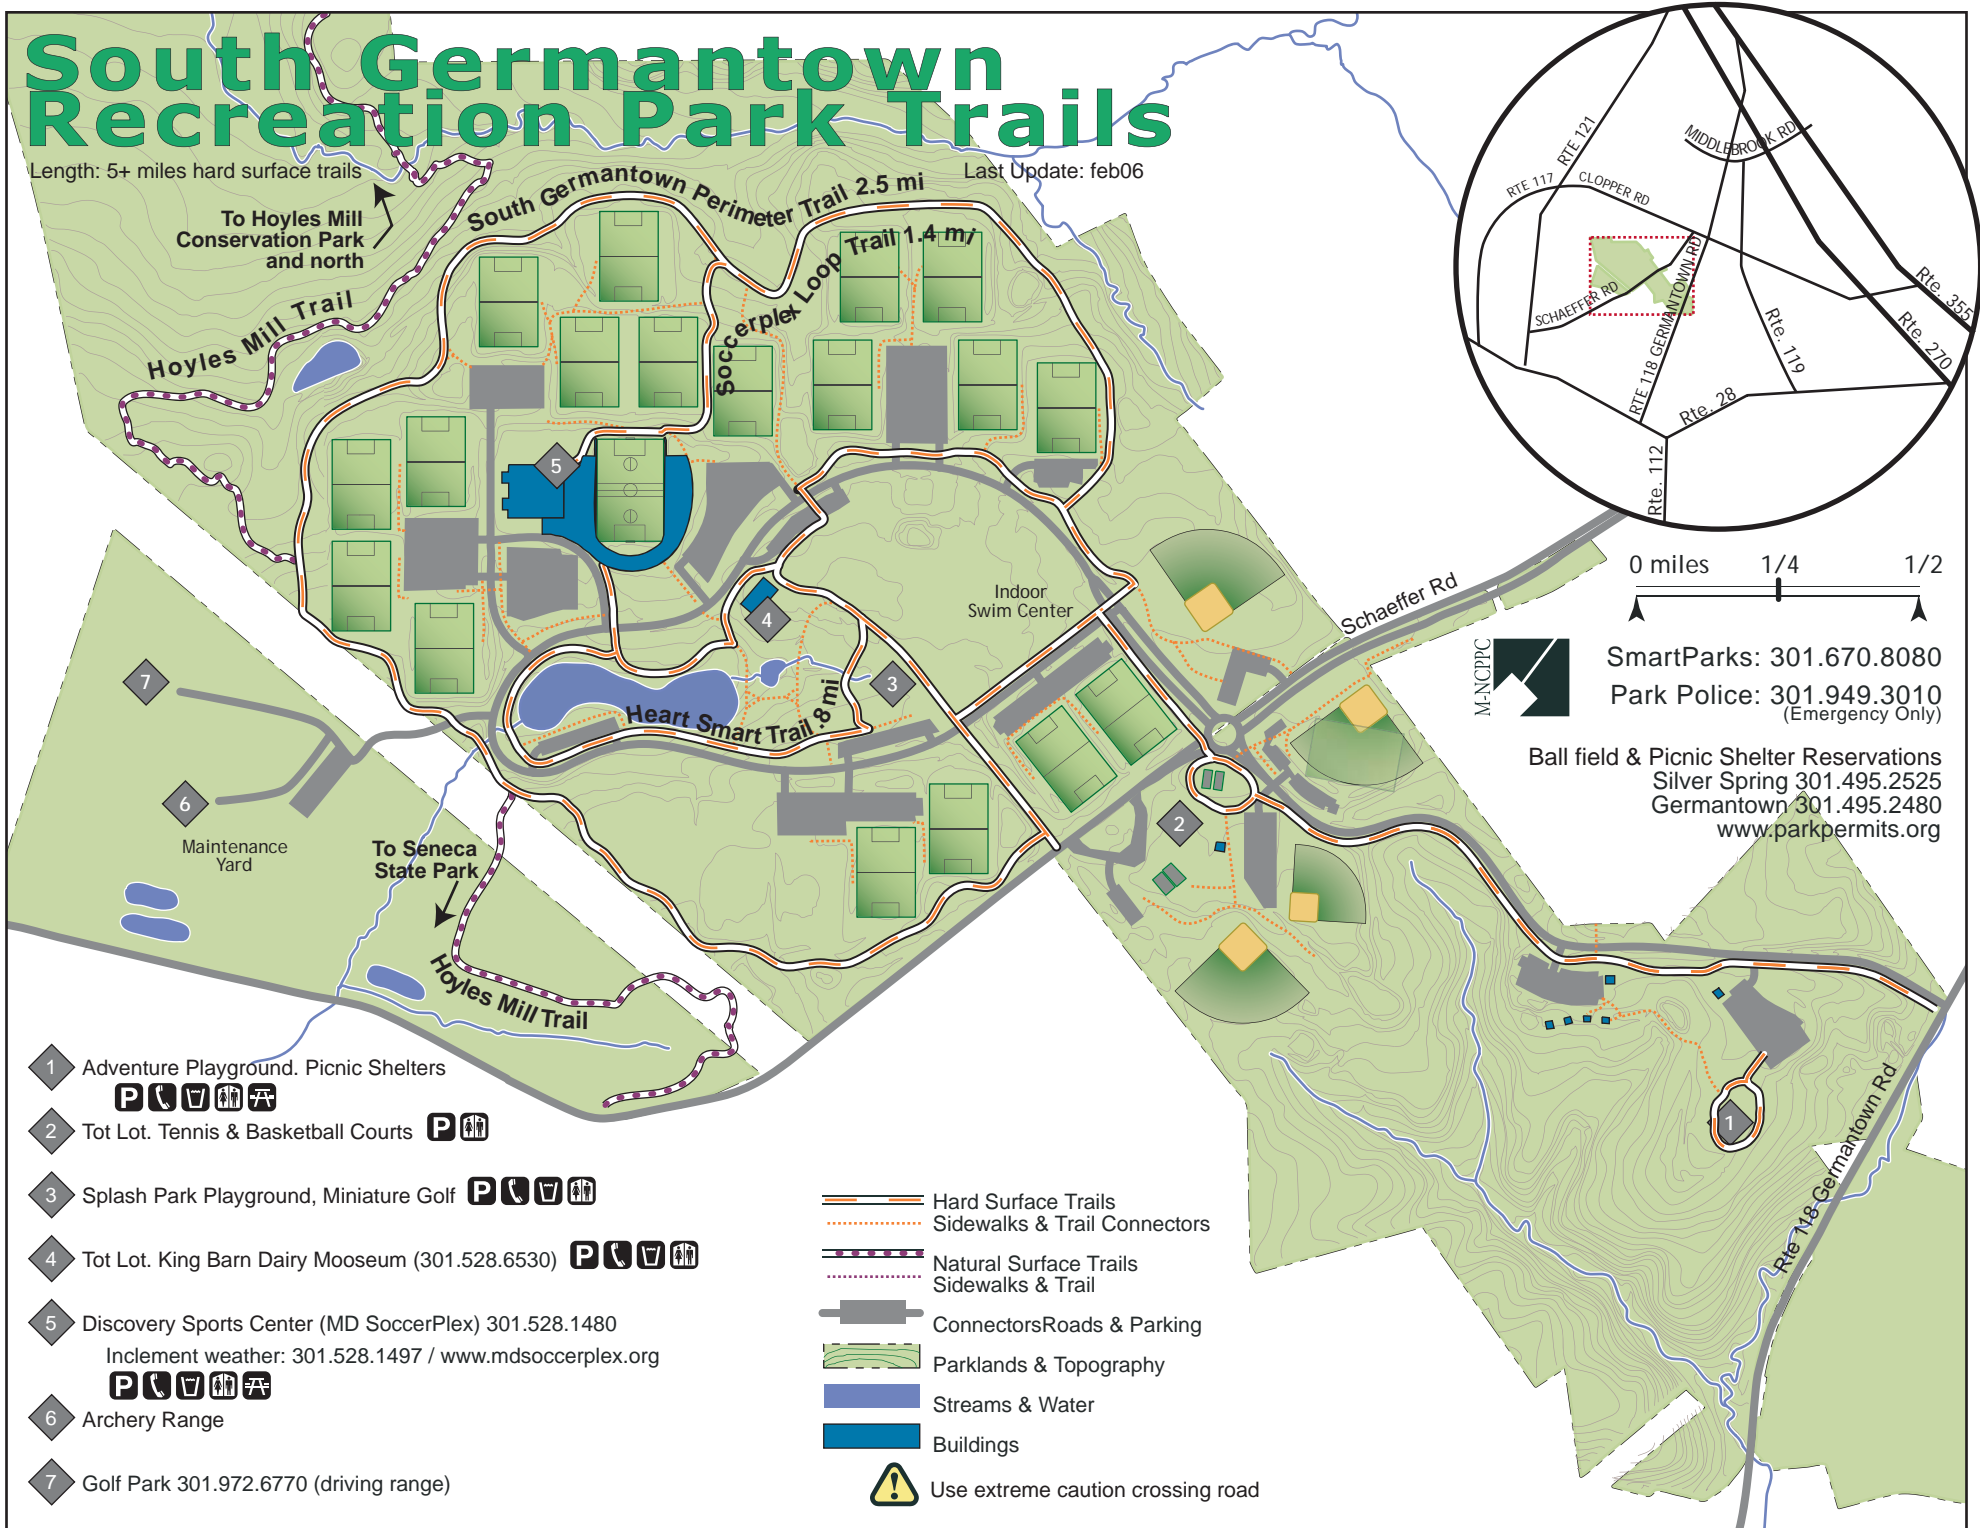

# South Germantown Recreation Park Trails

Length: 5+ miles hard surface trails

Last Update: feb06

- 1 Adventure Playground, Picnic Shelters
- 2 Tot Lot, Tennis & Basketball Courts
- 3 Splash Park Playground, Miniature Golf
- 4 Tot Lot, King Barn Dairy Mooseum (301.528.6530)
- 5 Discovery Sports Center (MD SoccerPlex) 301.528.1480  
 Inclement weather: 301.528.1497 / [www.mdsoccerplex.org](http://www.mdsoccerplex.org)
- 6 Archery Range
- 7 Golf Park 301.972.6770 (driving range)

- Hard Surface Trails
- Sidewalks & Trail Connectors
- Natural Surface Trails
- Sidewalks & Trail
- Connectors/Roads & Parking
- Parklands & Topography
- Streams & Water
- Buildings
- Use extreme caution crossing road