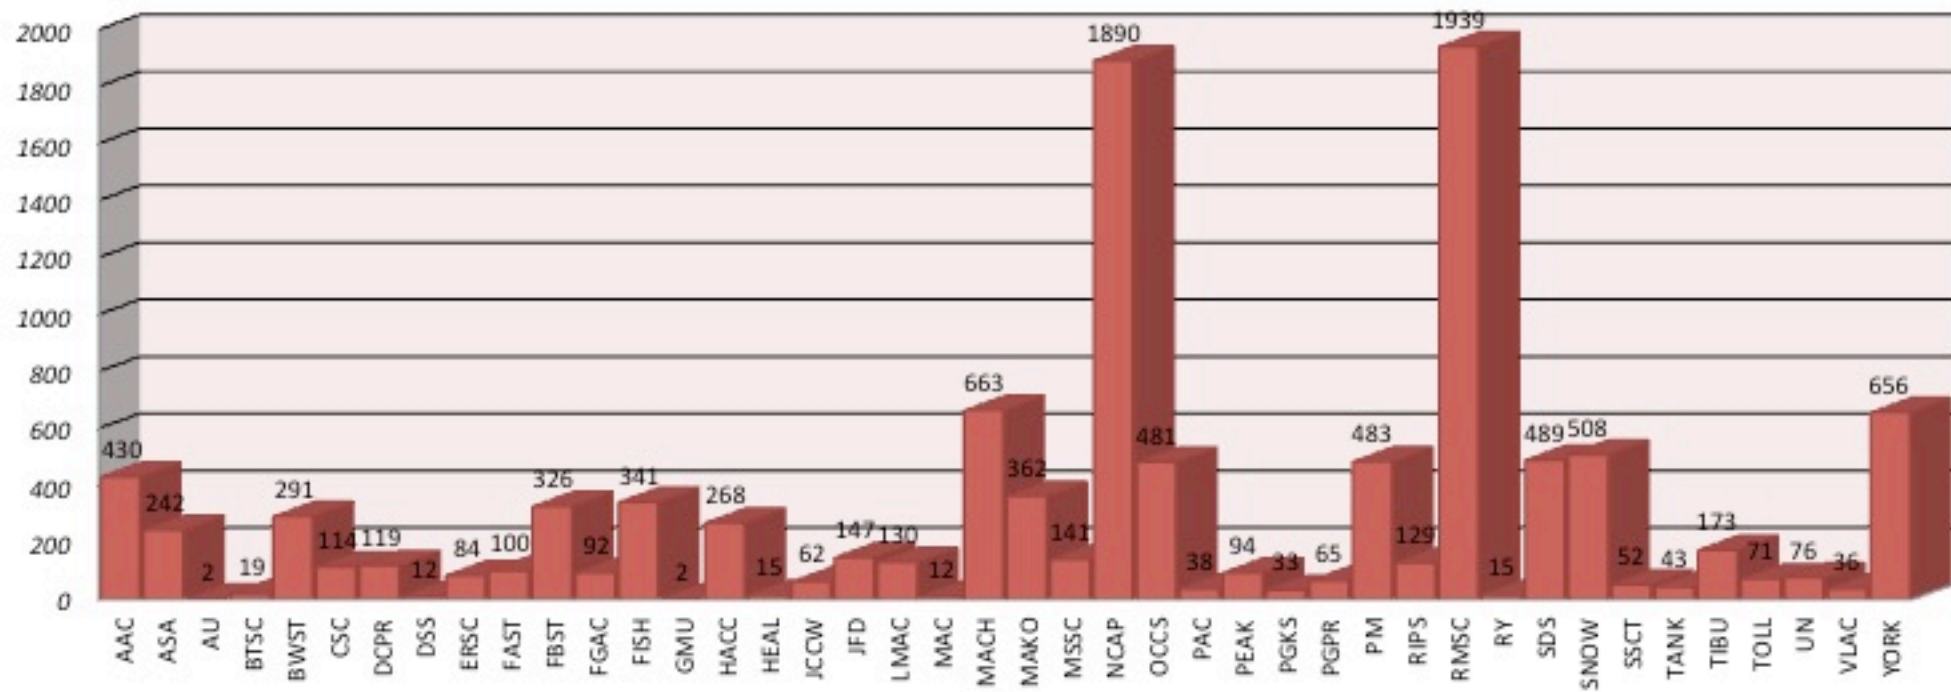

Athlete by Club as of 04/15/13

<i>Club</i>	<i>Athletes</i>	<i>Season 1</i>	<i>Season 2</i>	<i>Individual Season</i>	<i>Single Meet</i>	<i>Other NA</i>	<i>Coaches</i>	<i>Officials</i>	<i>Total</i>
AAC	430	0	0	0	0	0	12	9	451
ANSC	0	0	0	0	0	0	1	0	1
ASA	242	0	0	0	0	0	7	7	256
AU	2	0	0	0	0	0	3	0	5
BTSC	19	0	0	0	0	0	2	0	21
BWST	291	0	0	0	0	3	9	12	314
CSC	114	0	0	0	0	0	5	2	121
DCPR	119	0	0	0	0	3	9	9	138
DRAG	0	0	0	0	0	0	1	0	1
DSS	12	0	0	0	0	0	2	0	14
ERSC	84	0	0	0	0	3	4	6	97
FAST	100	0	0	0	0	1	6	6	113
FBST	308	18	0	0	0	0	7	10	343
FGAC	92	0	0	0	0	0	5	5	102
FISH	341	0	0	0	0	2	10	28	380
GMU	2	0	0	0	0	0	0	0	2
HACC	268	0	0	0	0	0	15	9	292
HEAL	15	0	0	0	0	1	1	1	18
JCCW	62	0	0	0	0	0	1	0	63
JFD	147	0	0	0	0	0	9	2	158
LCL	0	0	0	0	0	0	3	0	3
LMAC	130	0	0	0	0	0	7	0	137
MAC	12	0	0	0	0	0	1	0	13
MACH	663	0	0	0	0	2	19	41	725
MAKO	362	0	0	0	0	1	8	18	389
MSSC	141	0	0	0	0	0	6	16	161
NCAP	1890	0	0	0	0	5	83	86	2063
OCCS	481	0	0	0	0	10	11	33	535
PAC	38	0	0	0	0	0	2	6	45
PEAK	94	0	0	0	0	0	3	1	98
PGKS	33	0	0	0	0	0	1	1	35
PGPR	65	0	0	0	0	0	4	0	69
PM	483	0	0	0	0	1	23	32	538
RIPS	129	0	0	0	0	0	6	2	137
RMSC	1939	0	0	0	0	1	91	102	2131
RY	15	0	0	0	0	0	3	0	18
SDS	489	0	0	0	0	0	24	19	530
SNOW	508	0	0	0	0	3	16	14	539